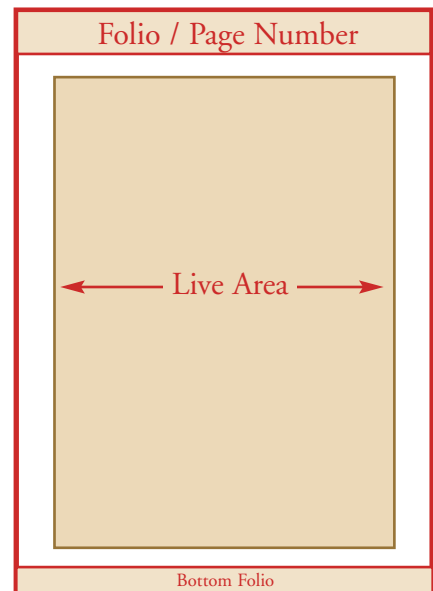

SINGLE PAGE Trim8.375" x 9.5"

Live Area (Where text should fall within) 7.5" x 9.0"

NOTE: Double truck is TWO INDEPENDENT PAGES that are "placed" side-by-side in Quark. They are NOT a SPREAD and are not always printed on the same signature. You must supply your artwork as 2 single pages. Also, please take into consideration the gutter when typing in text which is what the Live Area creates.

Live Area (Where text should fall within) 7.5" x .8.75"

Bleed1/4" All Sides

NOTE: There is no folio at the top and bottom which is why there is a bleed on all sides.

TEASER Ad4.0" x 9.25"

1/2 PAGE Ad7.75" x 4.25"

1/4 PAGE Ad3.8" x 4.40"

1/8 PAGE Ad3.8" x 2.10"

Line Screen150-4/c process

EmulsionRR & Down

Max Ink Density280

Press/paperWeb coated

Materials NOT Accepted

- Corel Draw Files
 - PageMaker files
 - Microsoft Word files
 - Publisher & Excel files
 - Power Point files
 - Film
 - Art less than 220 dpi
 - Text less than 12 point
- NOTE: this includes all art, logos and images.*